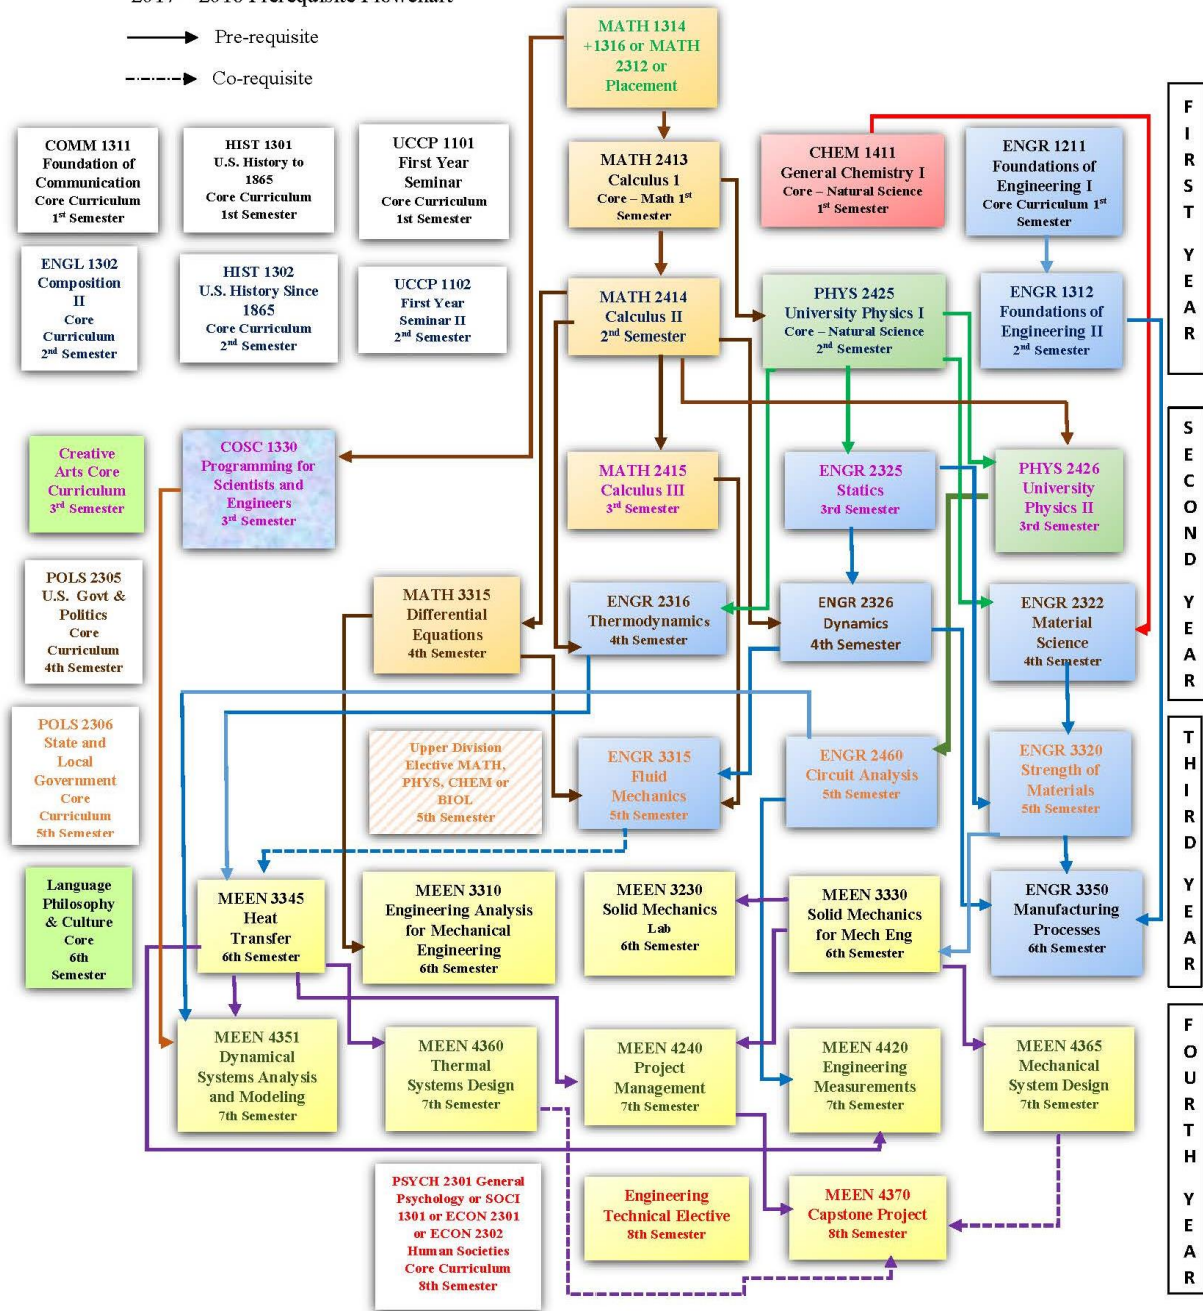

Texas A&M University – Corpus Christi  
 Mechanical Engineering  
 2017 – 2018 Prerequisite Flowchart

June 2018 - Prerequisite flowchart for Mechanical Engineering 8 Semester Plan