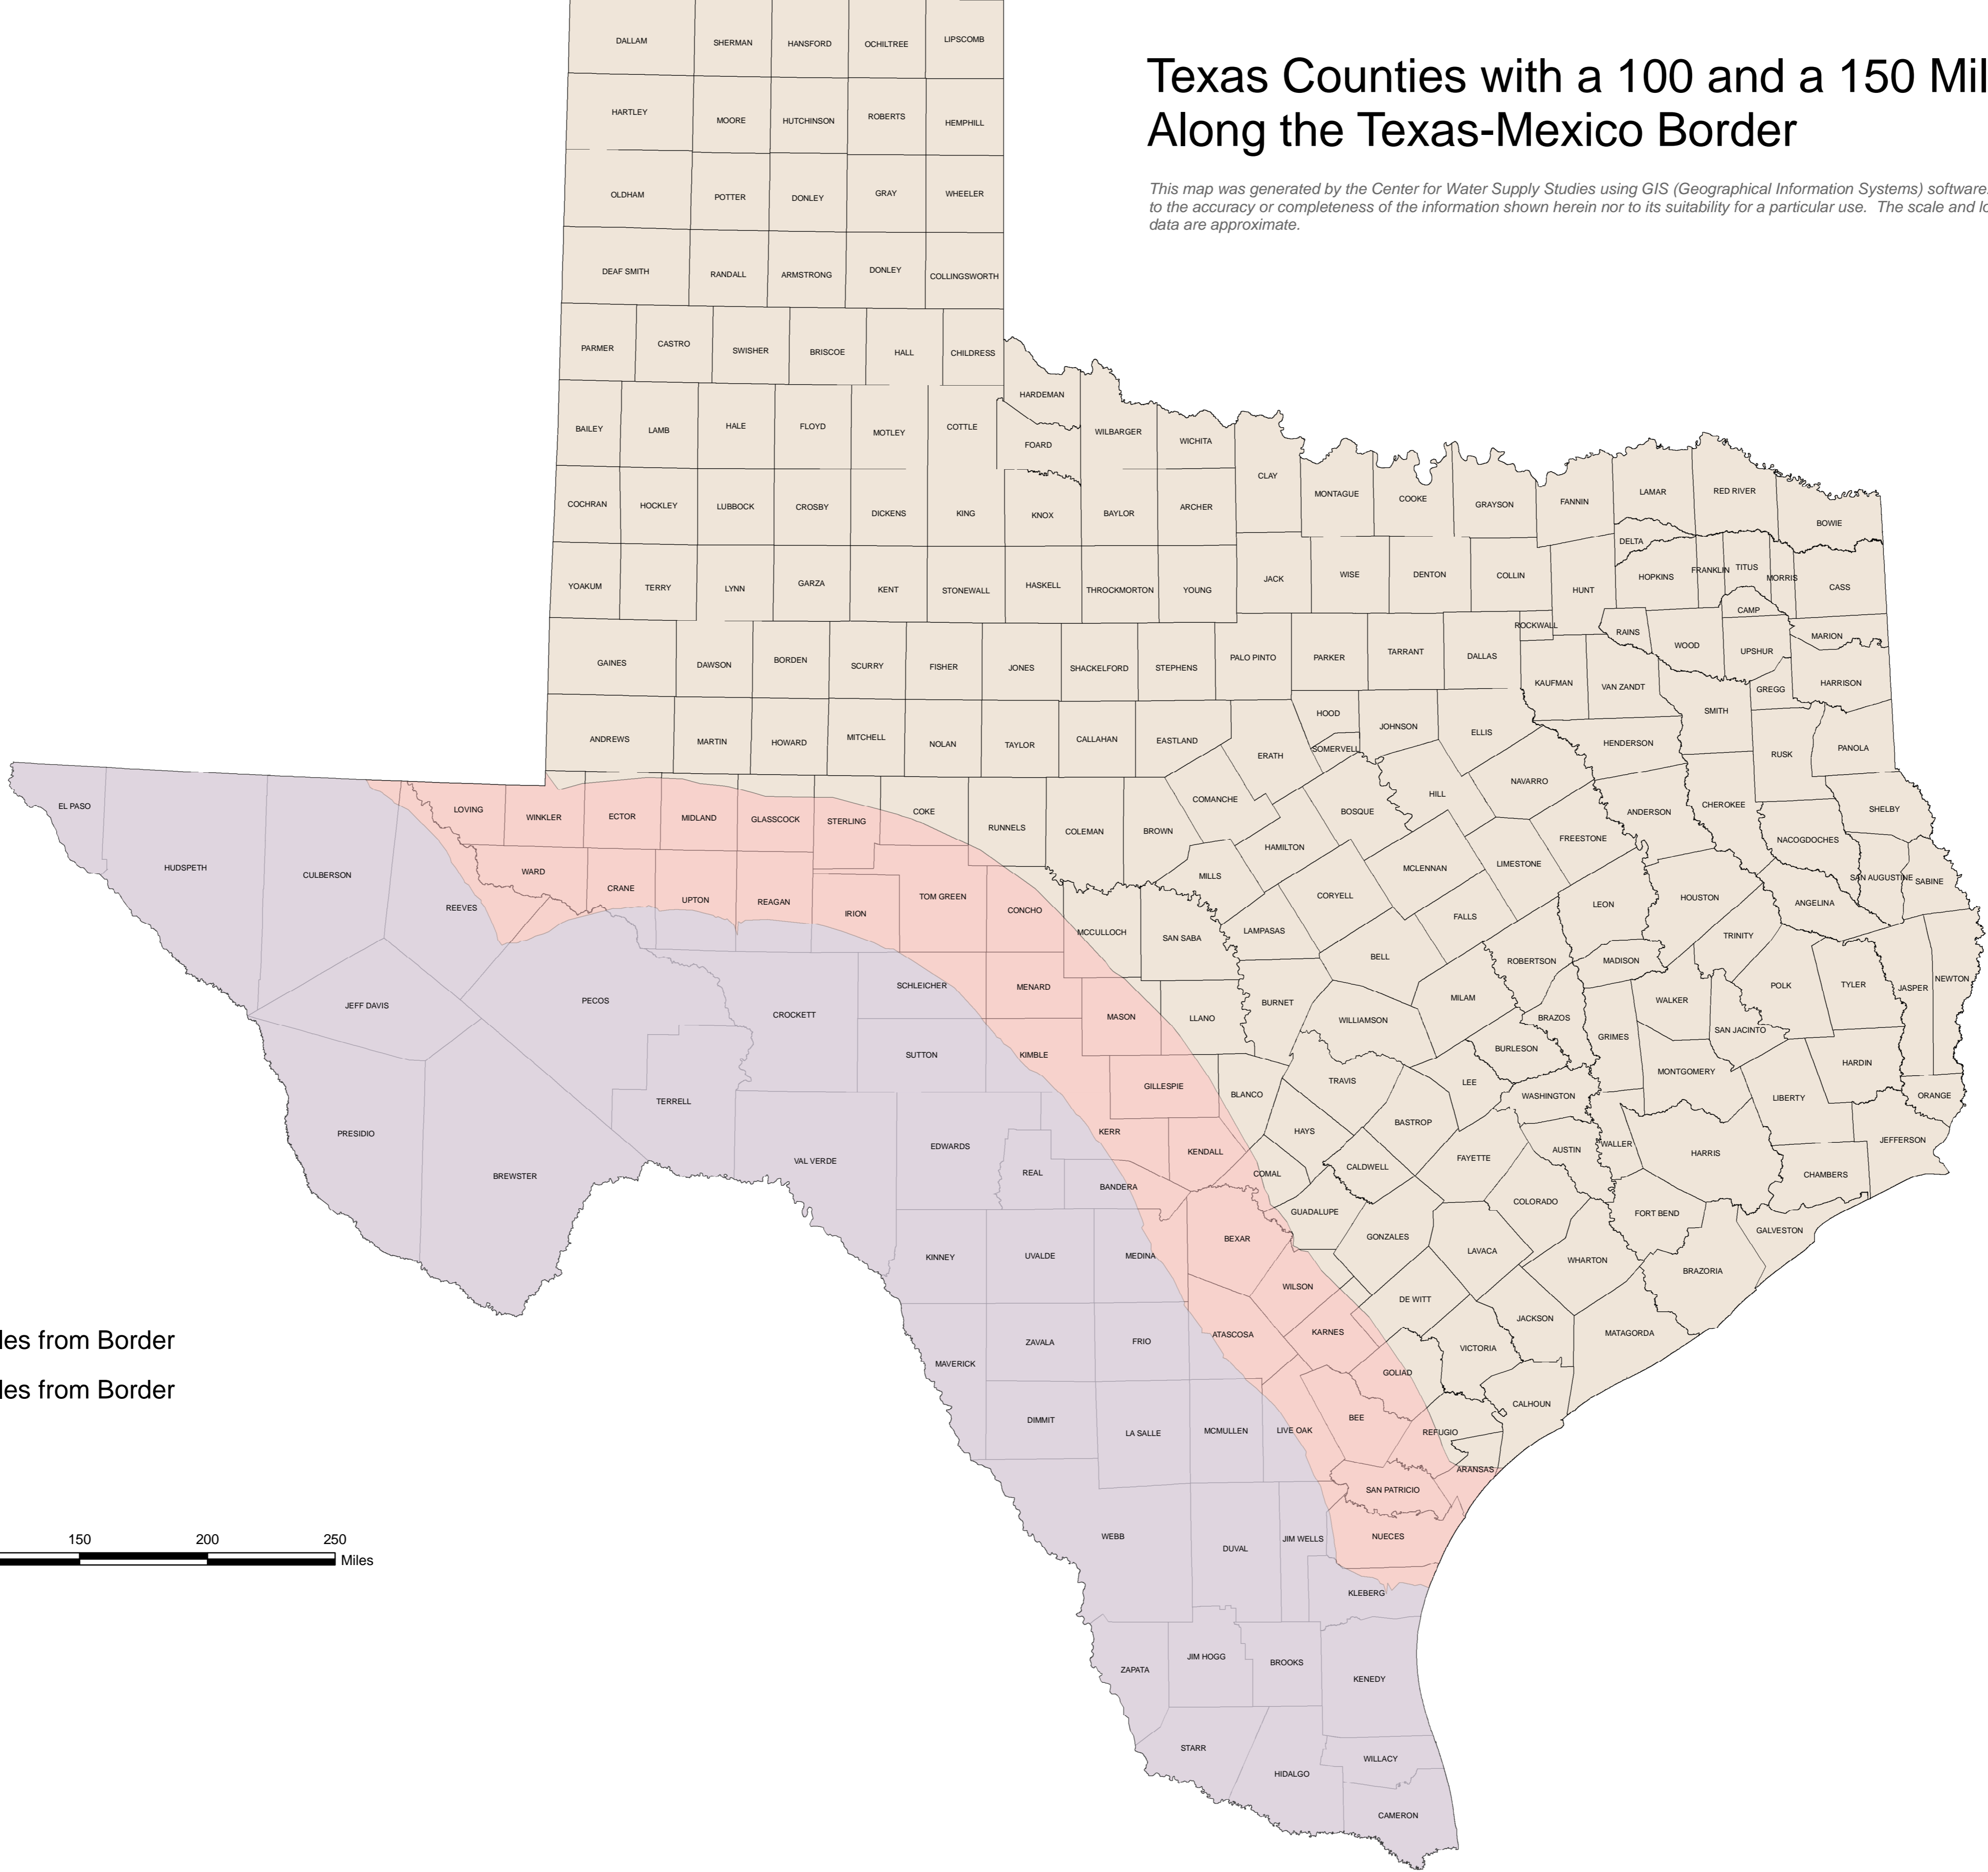

Texas Counties with a 100 and a 150 Mile Buffer Along the Texas-Mexico Border

This map was generated by the Center for Water Supply Studies using GIS (Geographical Information Systems) software. No claims are made to the accuracy or completeness of the information shown herein nor to its suitability for a particular use. The scale and location of all mapped data are approximate.

Legend

- Texas Counties
- Distance < 150 Miles from Border
- Distance < 100 Miles from Border